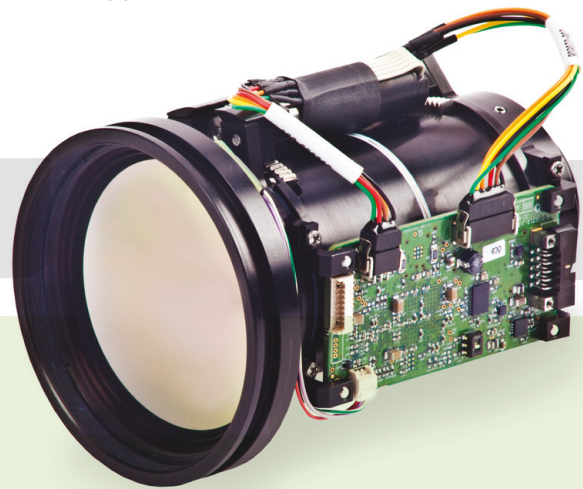

SupIR 26-105mm f/1.6

Motorized Continuous Zoom

P/N 680320

Where affordability meets design

Ophir, whose decades of expertise in research and design is incorporated into its broad portfolio of top-quality long-range zoom lenses for every application, is introducing a budget-range continuous zoom lens that doesn't compromise on performance.

The SupIR 26-105mm f/1.6 LWIR is equipped with world renowned zoom technology and rivals any commercially available parallel product. The lens is ideal for security & surveillance, homeland security, border control and maritime applications.

Product Features

- Zoom ratio X4
- Optimized for LWIR 17 μ m detectors
- Easy integration and operation
- Available with high durability (HD), and hard carbon (HC) coating
- Maximum performance at minimal price