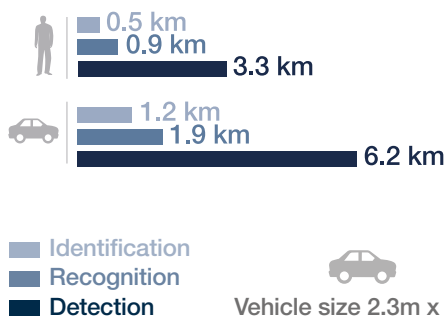

Applications

- Security
- Surveillance
- Homeland
- Boarder control
- Maritime

Note: Calculated values real world performance may vary depending on the weather conditions.