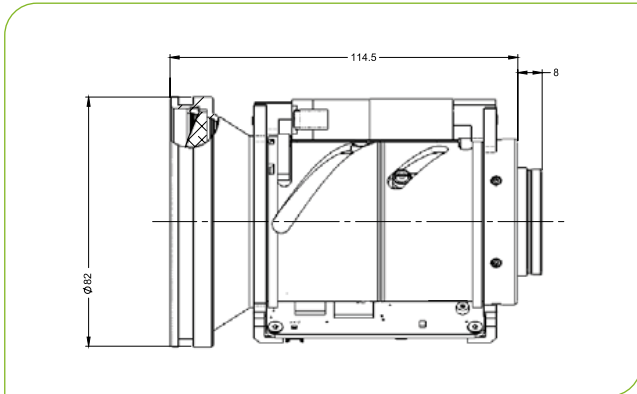

Product Features

- Zoom ratio X4
- Optimized for LWIR 17 μ m detectors
- Easy integration and operation
- Available with high durability (HD), and hard carbon (HC) coating
- Maximum performance at minimal price

Applications

- Security
- Surveillance
- Homeland
- Boarder control
- Maritime

Note: Calculated values real world performance may vary depending on the weather conditions.

WFOV (26mm)

HFOV	320x240	384x288	640x480	1024x768
25 μ	18.5°	22.3°	38.0°	
17 μ	12.5°	15.0°	25.3°	
12 μ	8.8°	10.3°	17.7°	28.7°

NFOV (105mm)

HFOV	320x240	384x288	640x480	1024x768
25 μ	4.4°	5.2°	8.7°	
17 μ	3.0°	3.6°	5.9°	
12 μ	2.1°	2.5°	4.2°	6.7°

Property	Value	
Optical	WFOV	NFOV
Focal Length	105mm	26mm
F#	1.6	
Average transmission (8-12 μ m)	89.4% (HD) / 82.8% (HC)	
Back Focal Length	37.7 mm in air	
Distortion (in diagonal)	<3%	<0.3%
Minimum Focus Range	15m	15m
Nuc (by defocus)	Yes	
Mechanical		
Focus Mechanism	Motorized	
Focus Time (minimum range to ∞)	\leq 5 sec.	
Zoom Mechanism	Motorized	
Zoom Time (NFOV to WFOV)	\leq 8 sec.	
Max. Dimensions	Ø82mm x 122.5mm	
Weight	<575gr	
Electrical		
Lens Control	Designated lens controller	
Drive Voltage	6-12VDC	
Current Consumption	< 0.8A average, 1.5A peak	
Communication Protocol	RS422 or RS232	
Environmental		
Operation Temperature	-32°C to +70°C	
Storage Temperature	-40°C to +80°C	
Sealing	IP 67 front element only	
Configurations		
680320-001	High Durability	
680320-002	Hard Carbon	