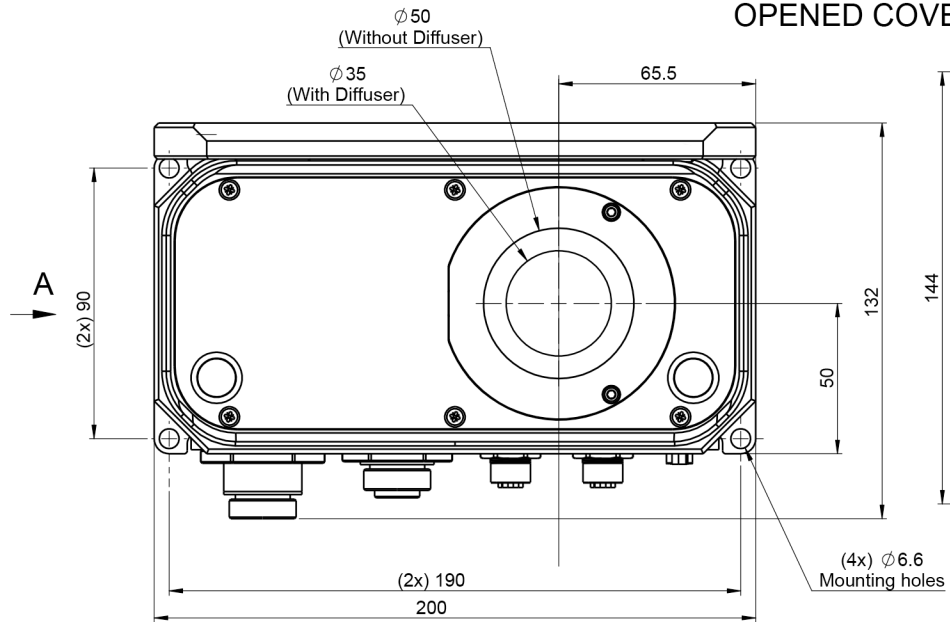

# HELIOS PRO - EtherNet,IP-M

OPENED COVER

SECTION B-B

VIEW A  
90.00°

CLOSED COVER