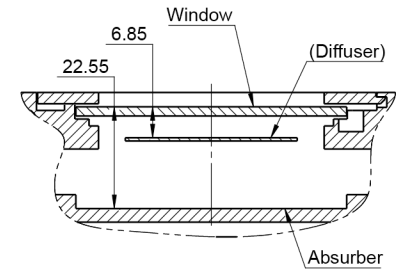

# HELIOS PRO - EtherNet,IP-M

OPENED COVER

SECTION B-B

VIEW A  
90.00°

CLOSED COVER