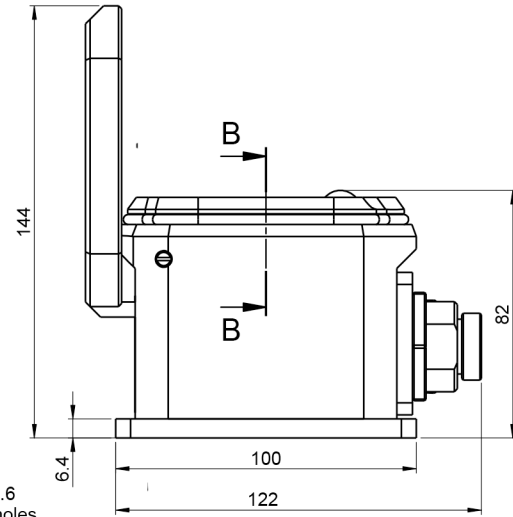

# HELIOS PRO - EtherNet,IP-M

OPENED COVER

SECTION B-B

VIEW A  
90.00°

CLOSED COVER