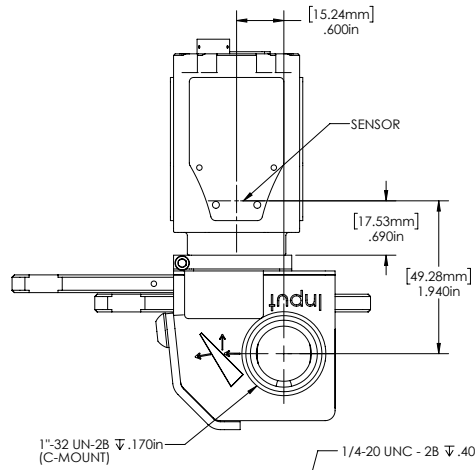

Nominal Path Length = 2.820in [71.63mm]

NOMINAL BEAM PATH = 2.847in [72.32mm]

NOMINAL BEAM PATH = 3.360in [85.34mm]

 **Ophir**[®]