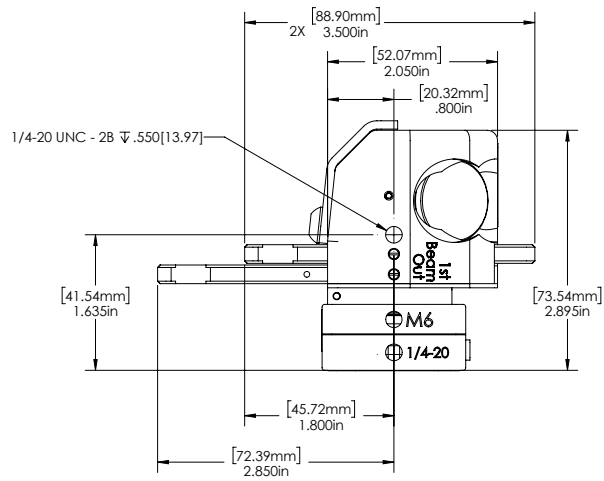

Nominal Path Length = 2.820in [71.63mm]

NOMINAL BEAM PATH = 2.847in [72.32mm]

NOMINAL BEAM PATH = 3.360in [85.34mm]

 **Ophir**[®]