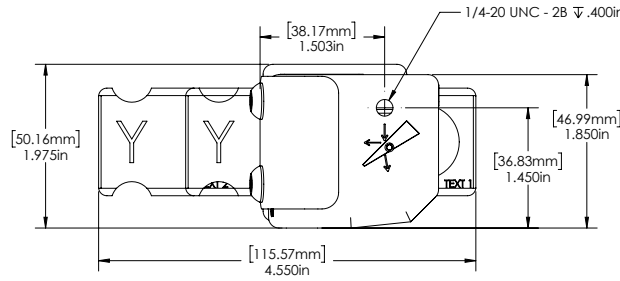

Nominal Path Length = 2.820in [71.63mm]

NOMINAL BEAM PATH = 2.847in [72.32mm]

NOMINAL BEAM PATH = 3.360in [85.34mm]

 **Ophir**[®]