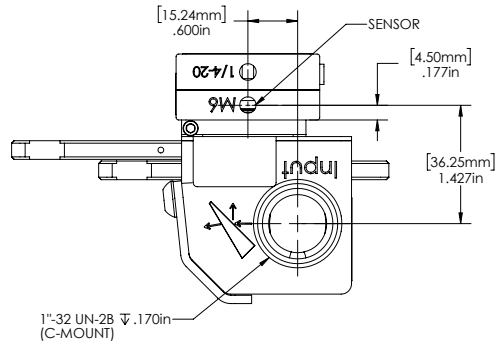

Nominal Path Length = 2.820in [71.63mm]

NOMINAL BEAM PATH = 2.847in [72.32mm]

NOMINAL BEAM PATH = 3.360in [85.34mm]

 **Ophir**[®]