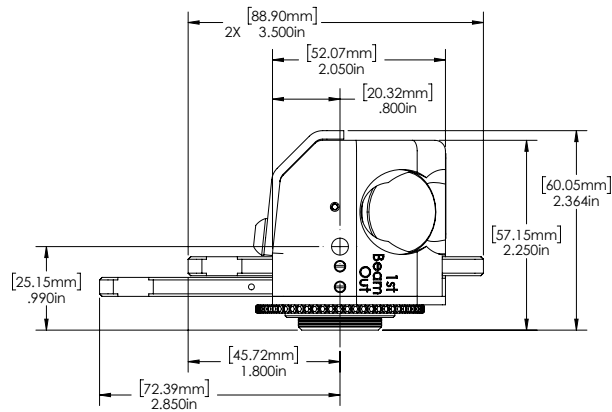

Nominal Path Length = 2.820in [71.63mm]

NOMINAL BEAM PATH = 2.847in [72.32mm]

NOMINAL BEAM PATH = 3.360in [85.34mm]

 **Ophir**[®]