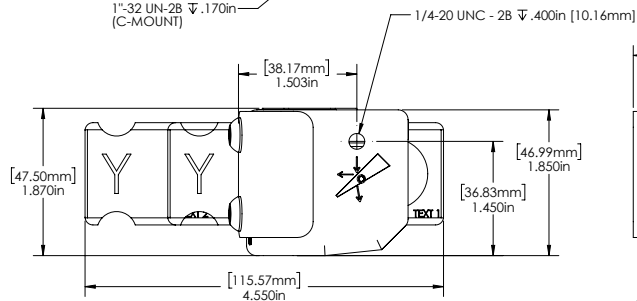

Nominal Path Length = 2.820in [71.63mm]

NOMINAL BEAM PATH = 2.847in [72.32mm]

NOMINAL BEAM PATH = 3.360in [85.34mm]

 **Ophir**[®]