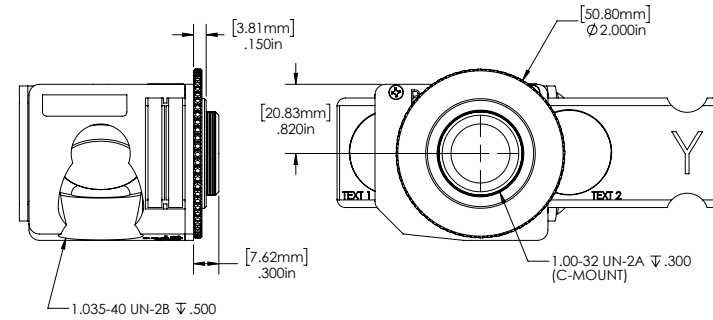

Nominal Path Length = 2.820in [71.63mm]

NOMINAL BEAM PATH = 2.847in [72.32mm]

NOMINAL BEAM PATH = 3.360in [85.34mm]

 **Ophir**[®]