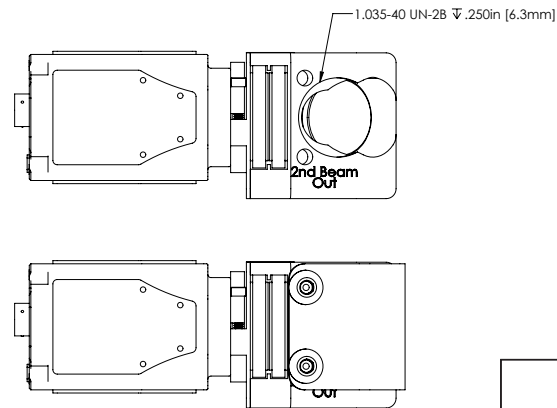

Nominal Path Length = 2.820in [71.63mm]

NOMINAL BEAM PATH = 2.847in [72.32mm]

NOMINAL BEAM PATH = 3.360in [85.34mm]

 **Ophir**[®]