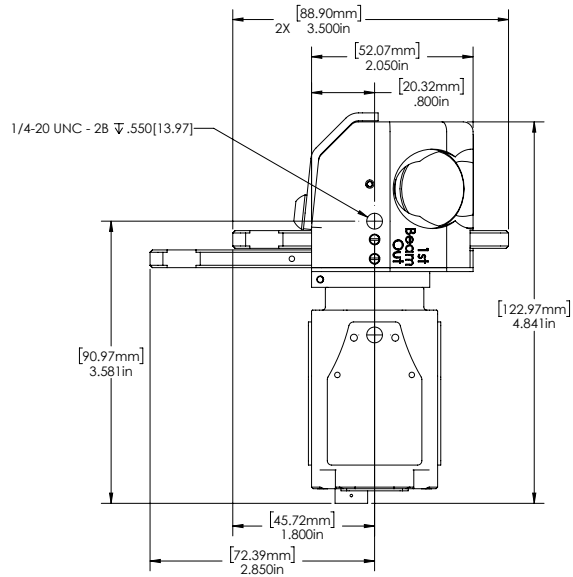

Nominal Path Length = 2.820in [71.63mm]

NOMINAL BEAM PATH = 2.847in [72.32mm]

NOMINAL BEAM PATH = 3.360in [85.34mm]

 **Ophir**[®]