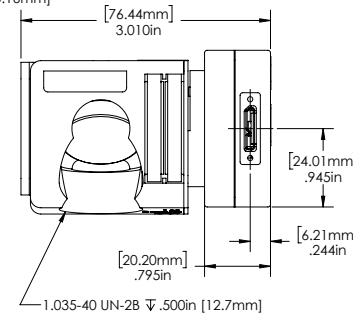

Nominal Path Length = 2.820in [71.63mm]

NOMINAL BEAM PATH = 2.847in [72.32mm]

NOMINAL BEAM PATH = 3.360in [85.34mm]

 **Ophir**[®]