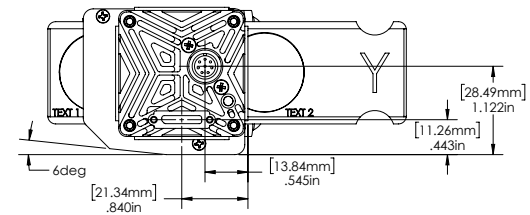

Nominal Path Length = 2.820in [71.63mm]

NOMINAL BEAM PATH = 2.847in [72.32mm]

NOMINAL BEAM PATH = 3.360in [85.34mm]

 **Ophir**[®]