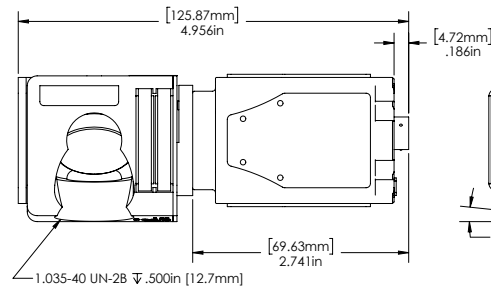

Nominal Path Length = 2.820in [71.63mm]

NOMINAL BEAM PATH = 2.847in [72.32mm]

NOMINAL BEAM PATH = 3.360in [85.34mm]

 **Ophir**[®]