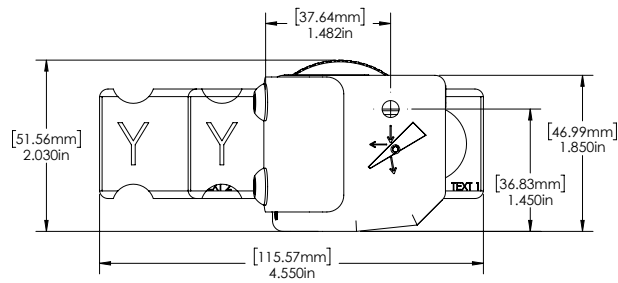

Nominal Path Length = 2.820in [71.63mm]

NOMINAL BEAM PATH = 2.847in [72.32mm]

NOMINAL BEAM PATH = 3.360in [85.34mm]

 **Ophir**[®]