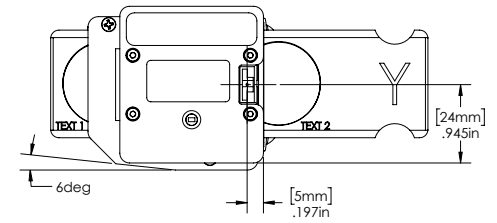

Nominal Path Length = 2.820in [71.63mm]

NOMINAL BEAM PATH = 2.847in [72.32mm]

NOMINAL BEAM PATH = 3.360in [85.34mm]

 **Ophir**[®]